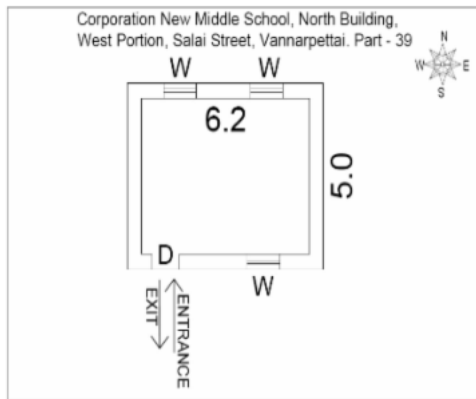

Nazri Naksha

Google Map View

Polling Station Building Front View

Polling Station Front View

Cad View

Key MAP View