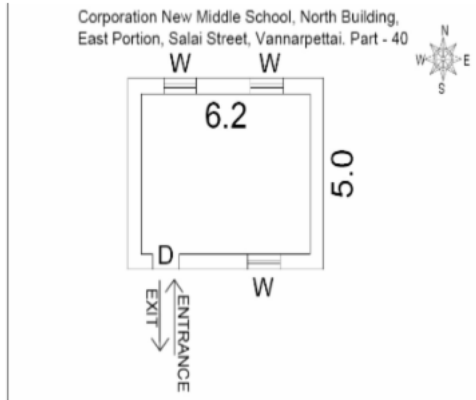

Nazri Naksha

Google Map View

Polling Station Building Front View

Polling Station Front View

Cad View

Key MAP View