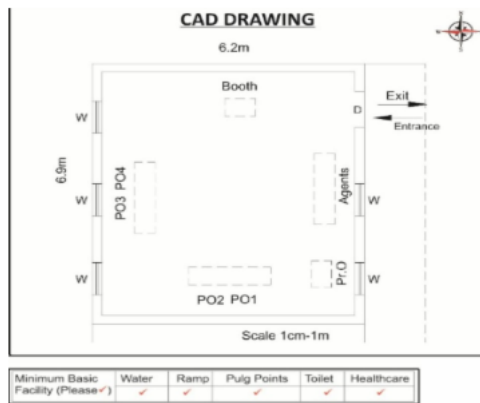

Nazri Naksha

Google Map View

Cad View