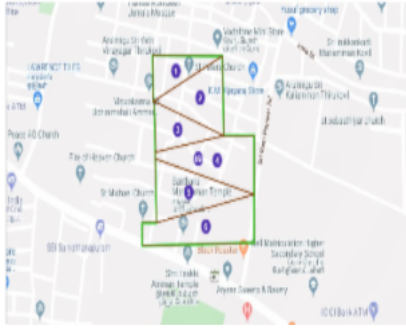

Nazri Naksha

Google Map View