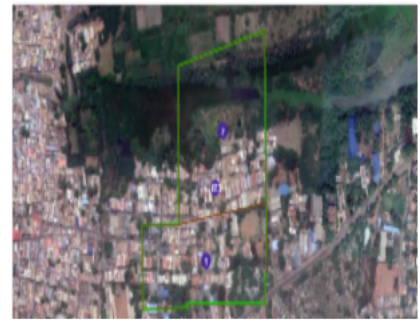

Nazri Naksha

Google Map View