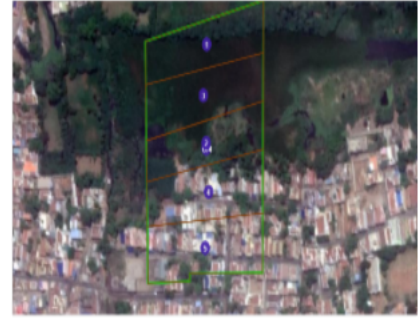

Nazri Naksha

Google Map View