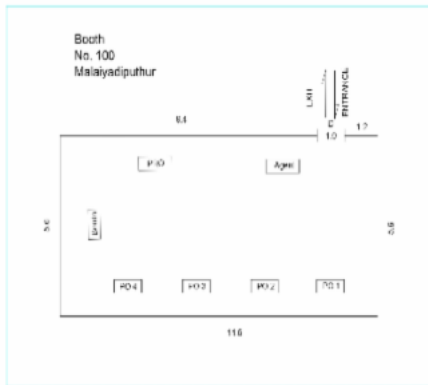

Nazri Naksha

Google Map View

Polling Station Building Front View

Polling Station Front View

Cad View

Key MAP View