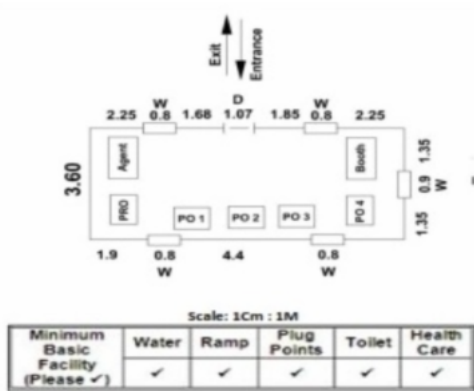

Nazri Naksha

Google Map View

Cad View