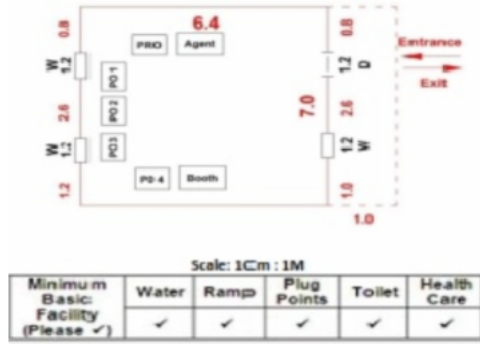

Nazri Naksha

Google Map View

Cad View