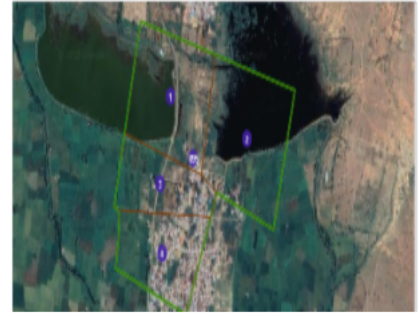

Nazri Naksha

Google Map View