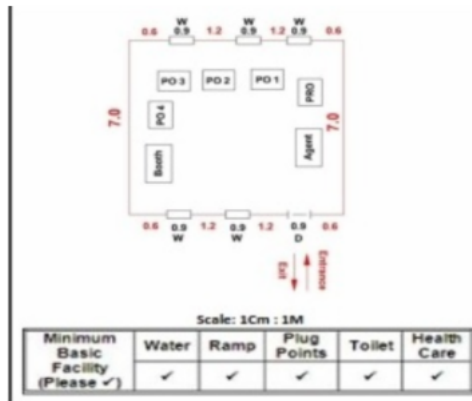

Nazri Naksha

Google Map View

Polling Station Building Front View

Polling Station Front View

Cad View

Key MAP View