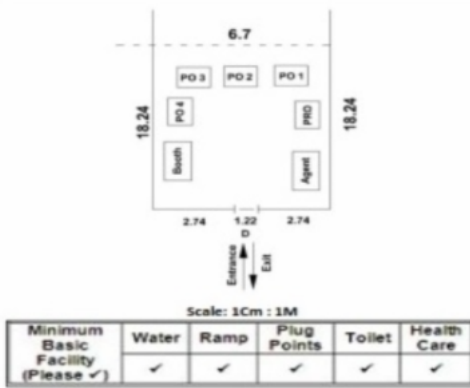

Nazri Naksha

Google Map View

Polling Station Building Front View

Polling Station Front View

Cad View

Key MAP View