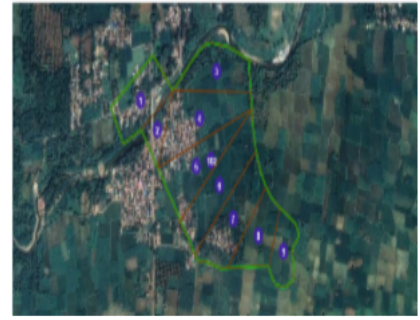

Nazri Naksha

Google Map View