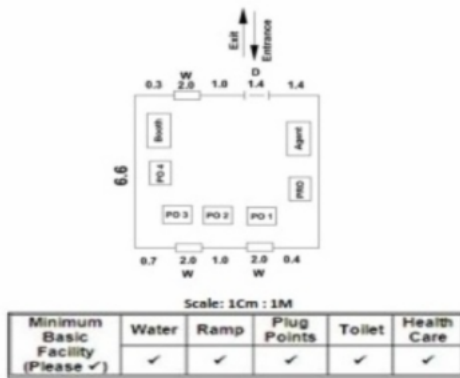

Nazri Naksha

Google Map View

Cad View