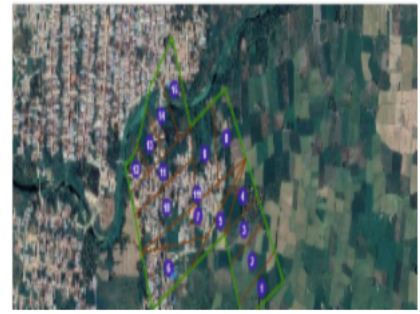

Nazri Naksha

Google Map View