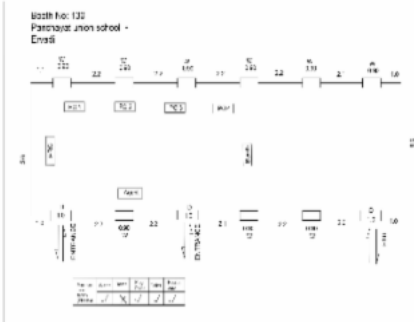

Nazri Naksha

Google Map View

Polling Station Building Front View

Polling Station Front View

Cad View

Key MAP View