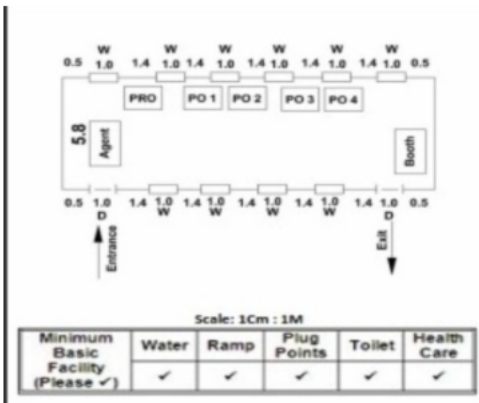

Nazri Naksha

Google Map View

Polling Station Building Front View

Polling Station Front View

Cad View

Key MAP View