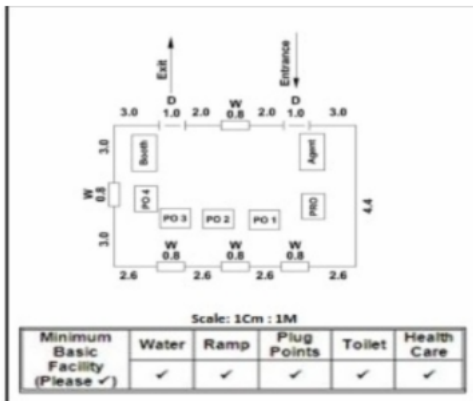

Nazri Naksha

Google Map View

Cad View