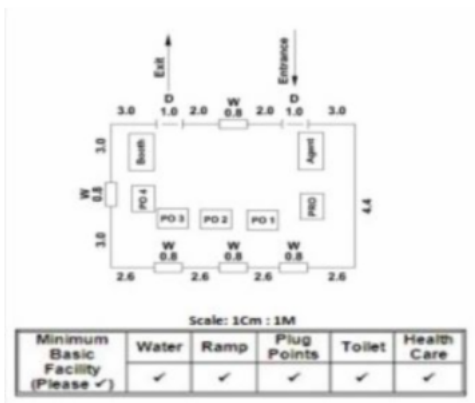

Google Map View

Cad View