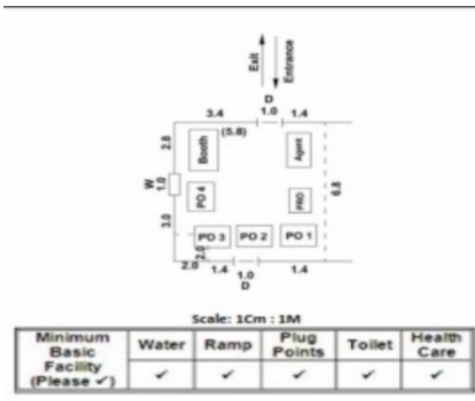

Nazri Naksha

Google Map View

Cad View