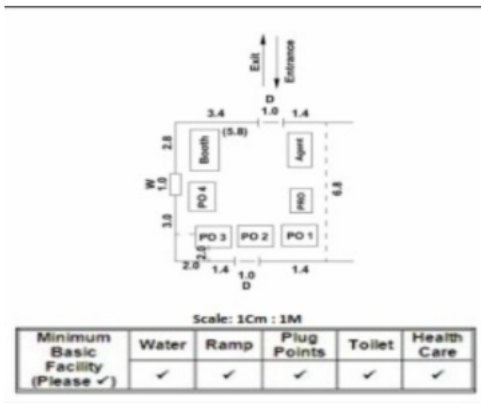

Nazri Naksha

Google Map View

Cad View