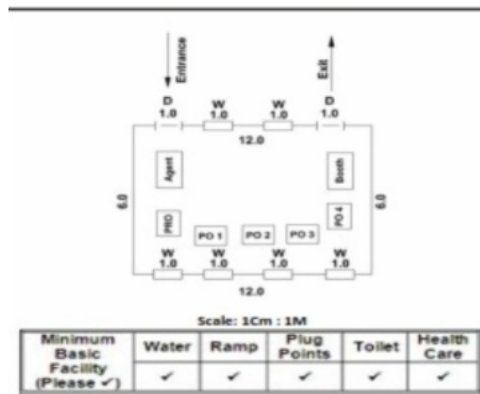

Nazri Naksha

Google Map View

Cad View