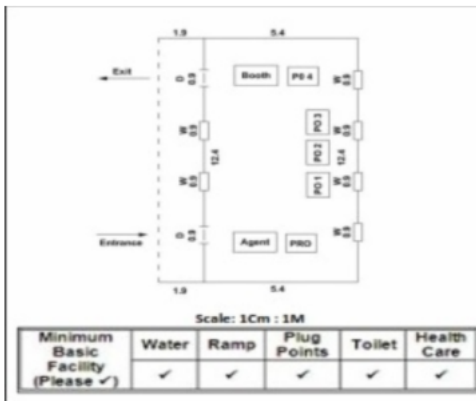

Nazri Naksha

Google Map View

Cad View