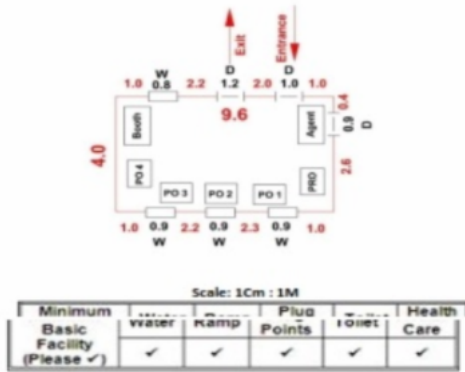

Nazri Naksha

Google Map View

Polling Station Building Front View

Polling Station Front View

Cad View

Key MAP View