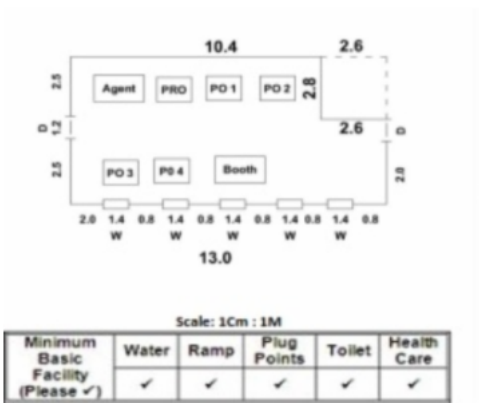

Nazri Naksha

Google Map View

Cad View