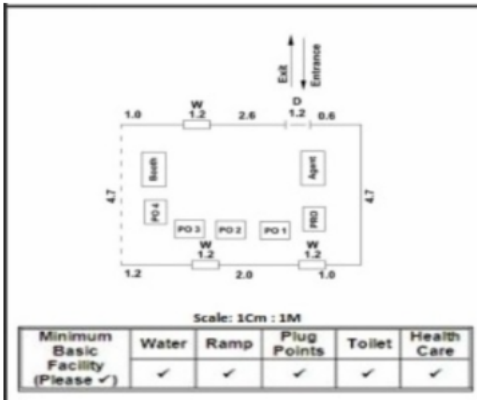

Nazri Naksha

Google Map View

Cad View