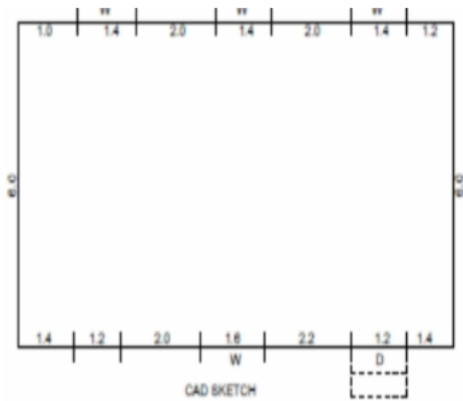

Nazri Naksha

Google Map View

Polling Station Building Front View

Polling Station Front View

Cad View

Key MAP View