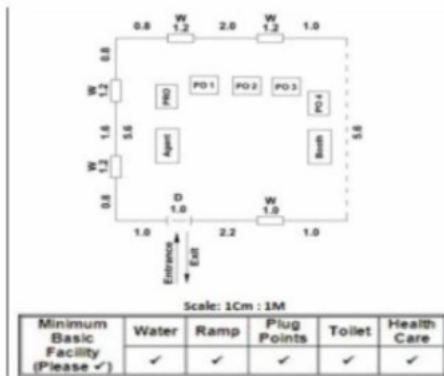

Nazri Naksha

Google Map View

Polling Station Building Front View

Polling Station Front View

Cad View

Key MAP View