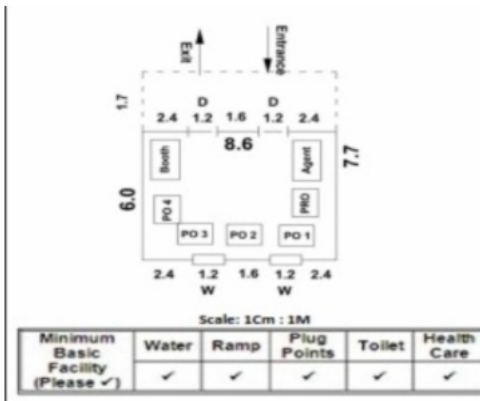

Nazri Naksha

Google Map View

Polling Station Building Front View

Polling Station Front View

Cad View

Key MAP View