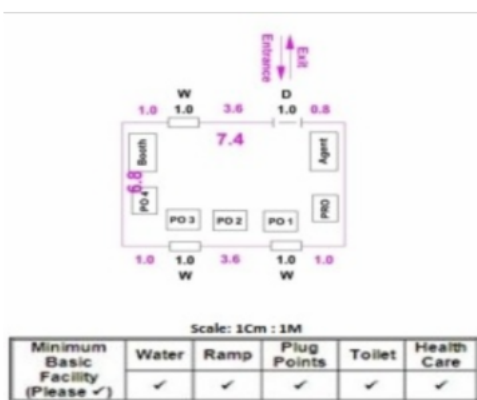

Nazri Naksha

Google Map View

Cad View