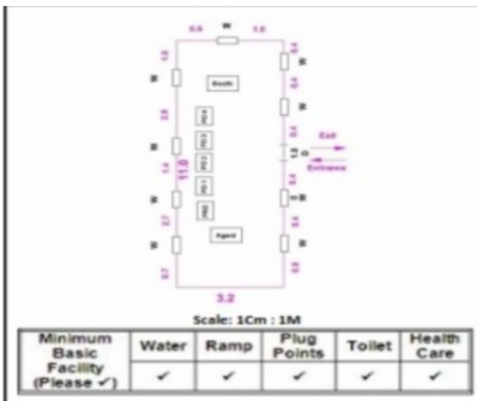

Nazri Naksha

Google Map View

Polling Station Building Front View

Polling Station Front View

Cad View

Key MAP View