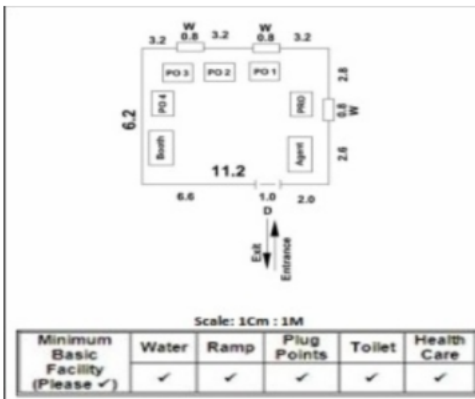

Nazri Naksha

Google Map View

Polling Station Building Front View

Polling Station Front View

Cad View

Key MAP View