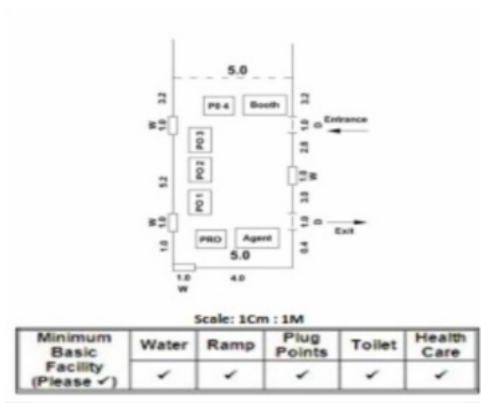

Nazri Naksha

Google Map View

Polling Station Building Front View

Polling Station Front View

Cad View

Key MAP View