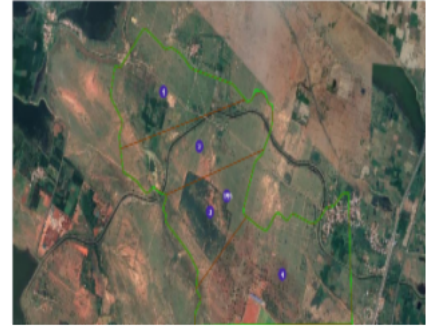

Nazri Naksha

Google Map View