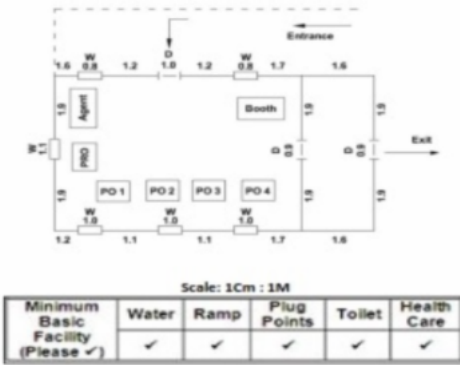

Nazri Naksha

Google Map View

Polling Station Building Front View

Polling Station Front View

Cad View

Key MAP View