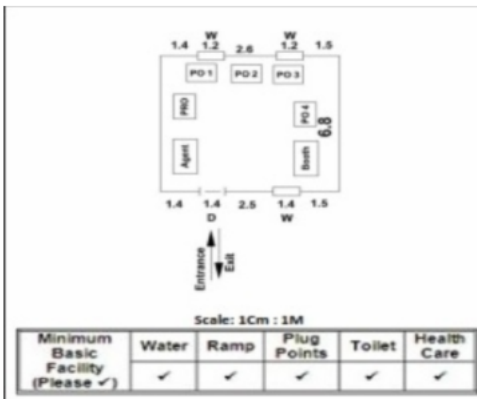

Nazri Naksha

Google Map View

Cad View