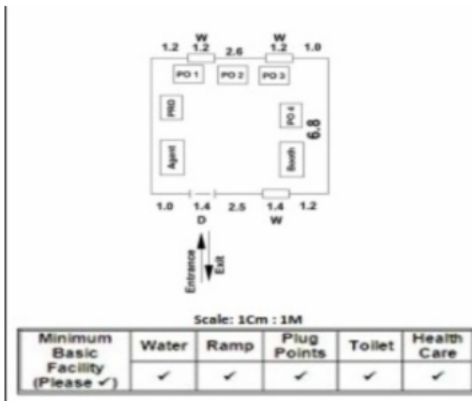

Nazri Naksha

Google Map View

Polling Station Building Front View

Polling Station Front View

Cad View

Key MAP View