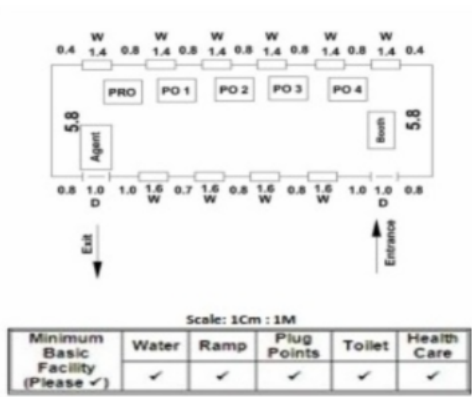

Nazri Naksha

Google Map View

Cad View