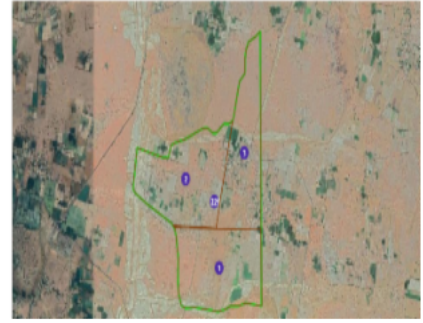

Polling Station Front View

Nazri Naksha

Google Map View