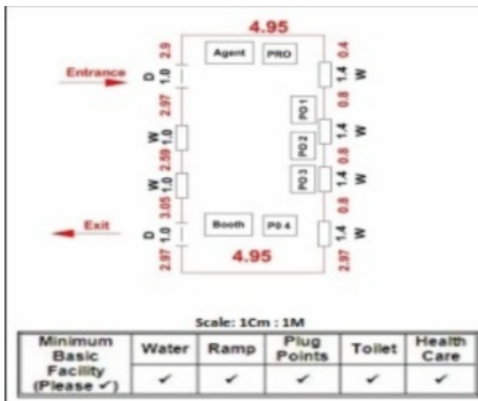

Nazri Naksha

Google Map View

Polling Station Building Front View

Polling Station Front View

Cad View

Key MAP View