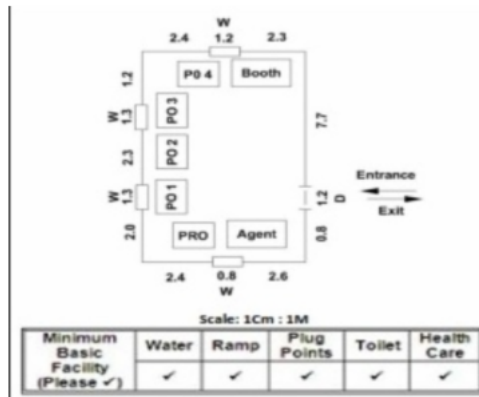

Nazri Naksha

Google Map View

Cad View