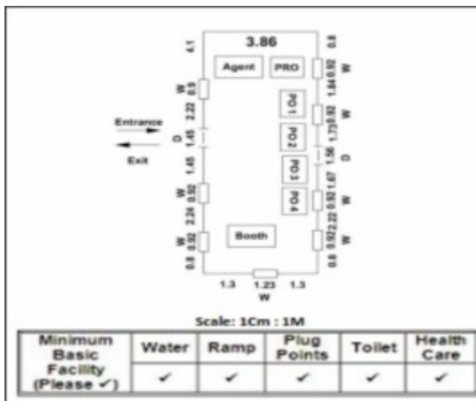

Nazri Naksha

Google Map View

Polling Station Building Front View

Polling Station Front View

Cad View

Key MAP View