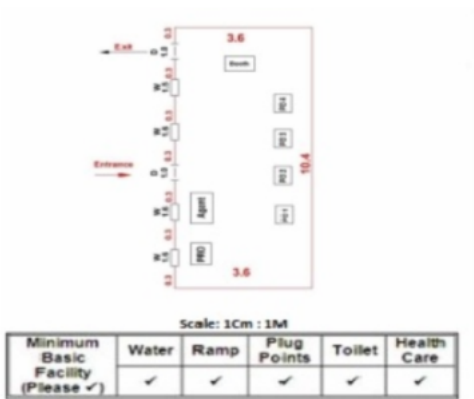

Polling Station Front View

Cad View