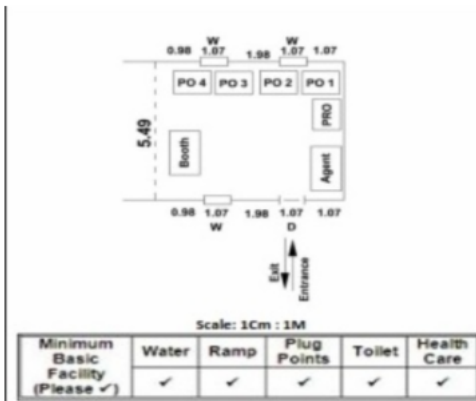

Nazri Naksha

Google Map View

Polling Station Building Front View

Polling Station Front View

Cad View

Key MAP View