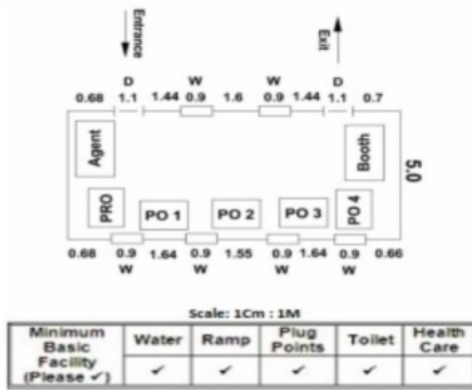

Nazri Naksha

Google Map View

Cad View