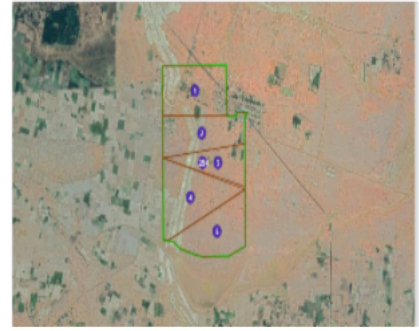

Nazri Naksha

Google Map View