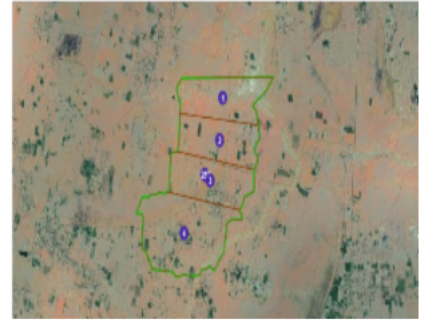

Nazri Naksha

Google Map View