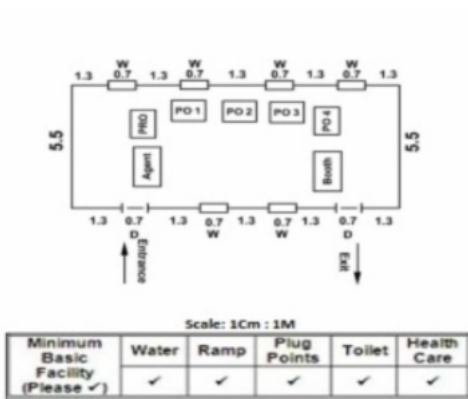

Nazri Naksha

Google Map View

Cad View