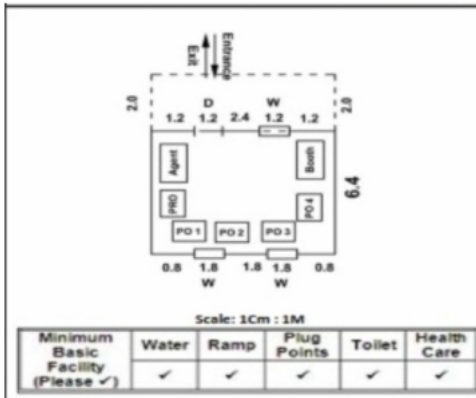

Nazri Naksha

Google Map View

Polling Station Building Front View

Polling Station Front View

Cad View

Key MAP View