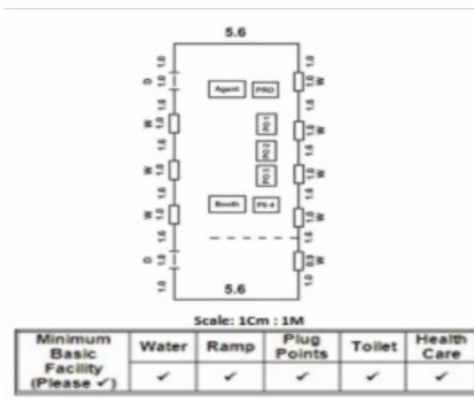

Nazri Naksha

Google Map View

Cad View