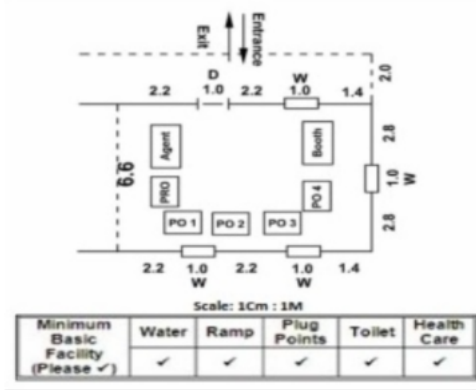

Nazri Naksha

Google Map View

Cad View